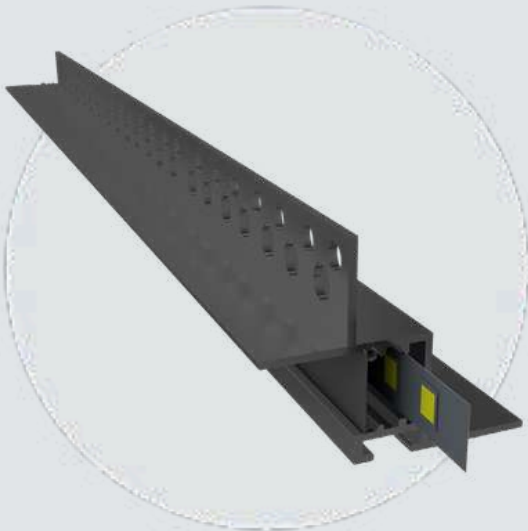

ALÇIPAN GİZLİ LED PROFİLİ / Plasterboard Hidden Led Profile